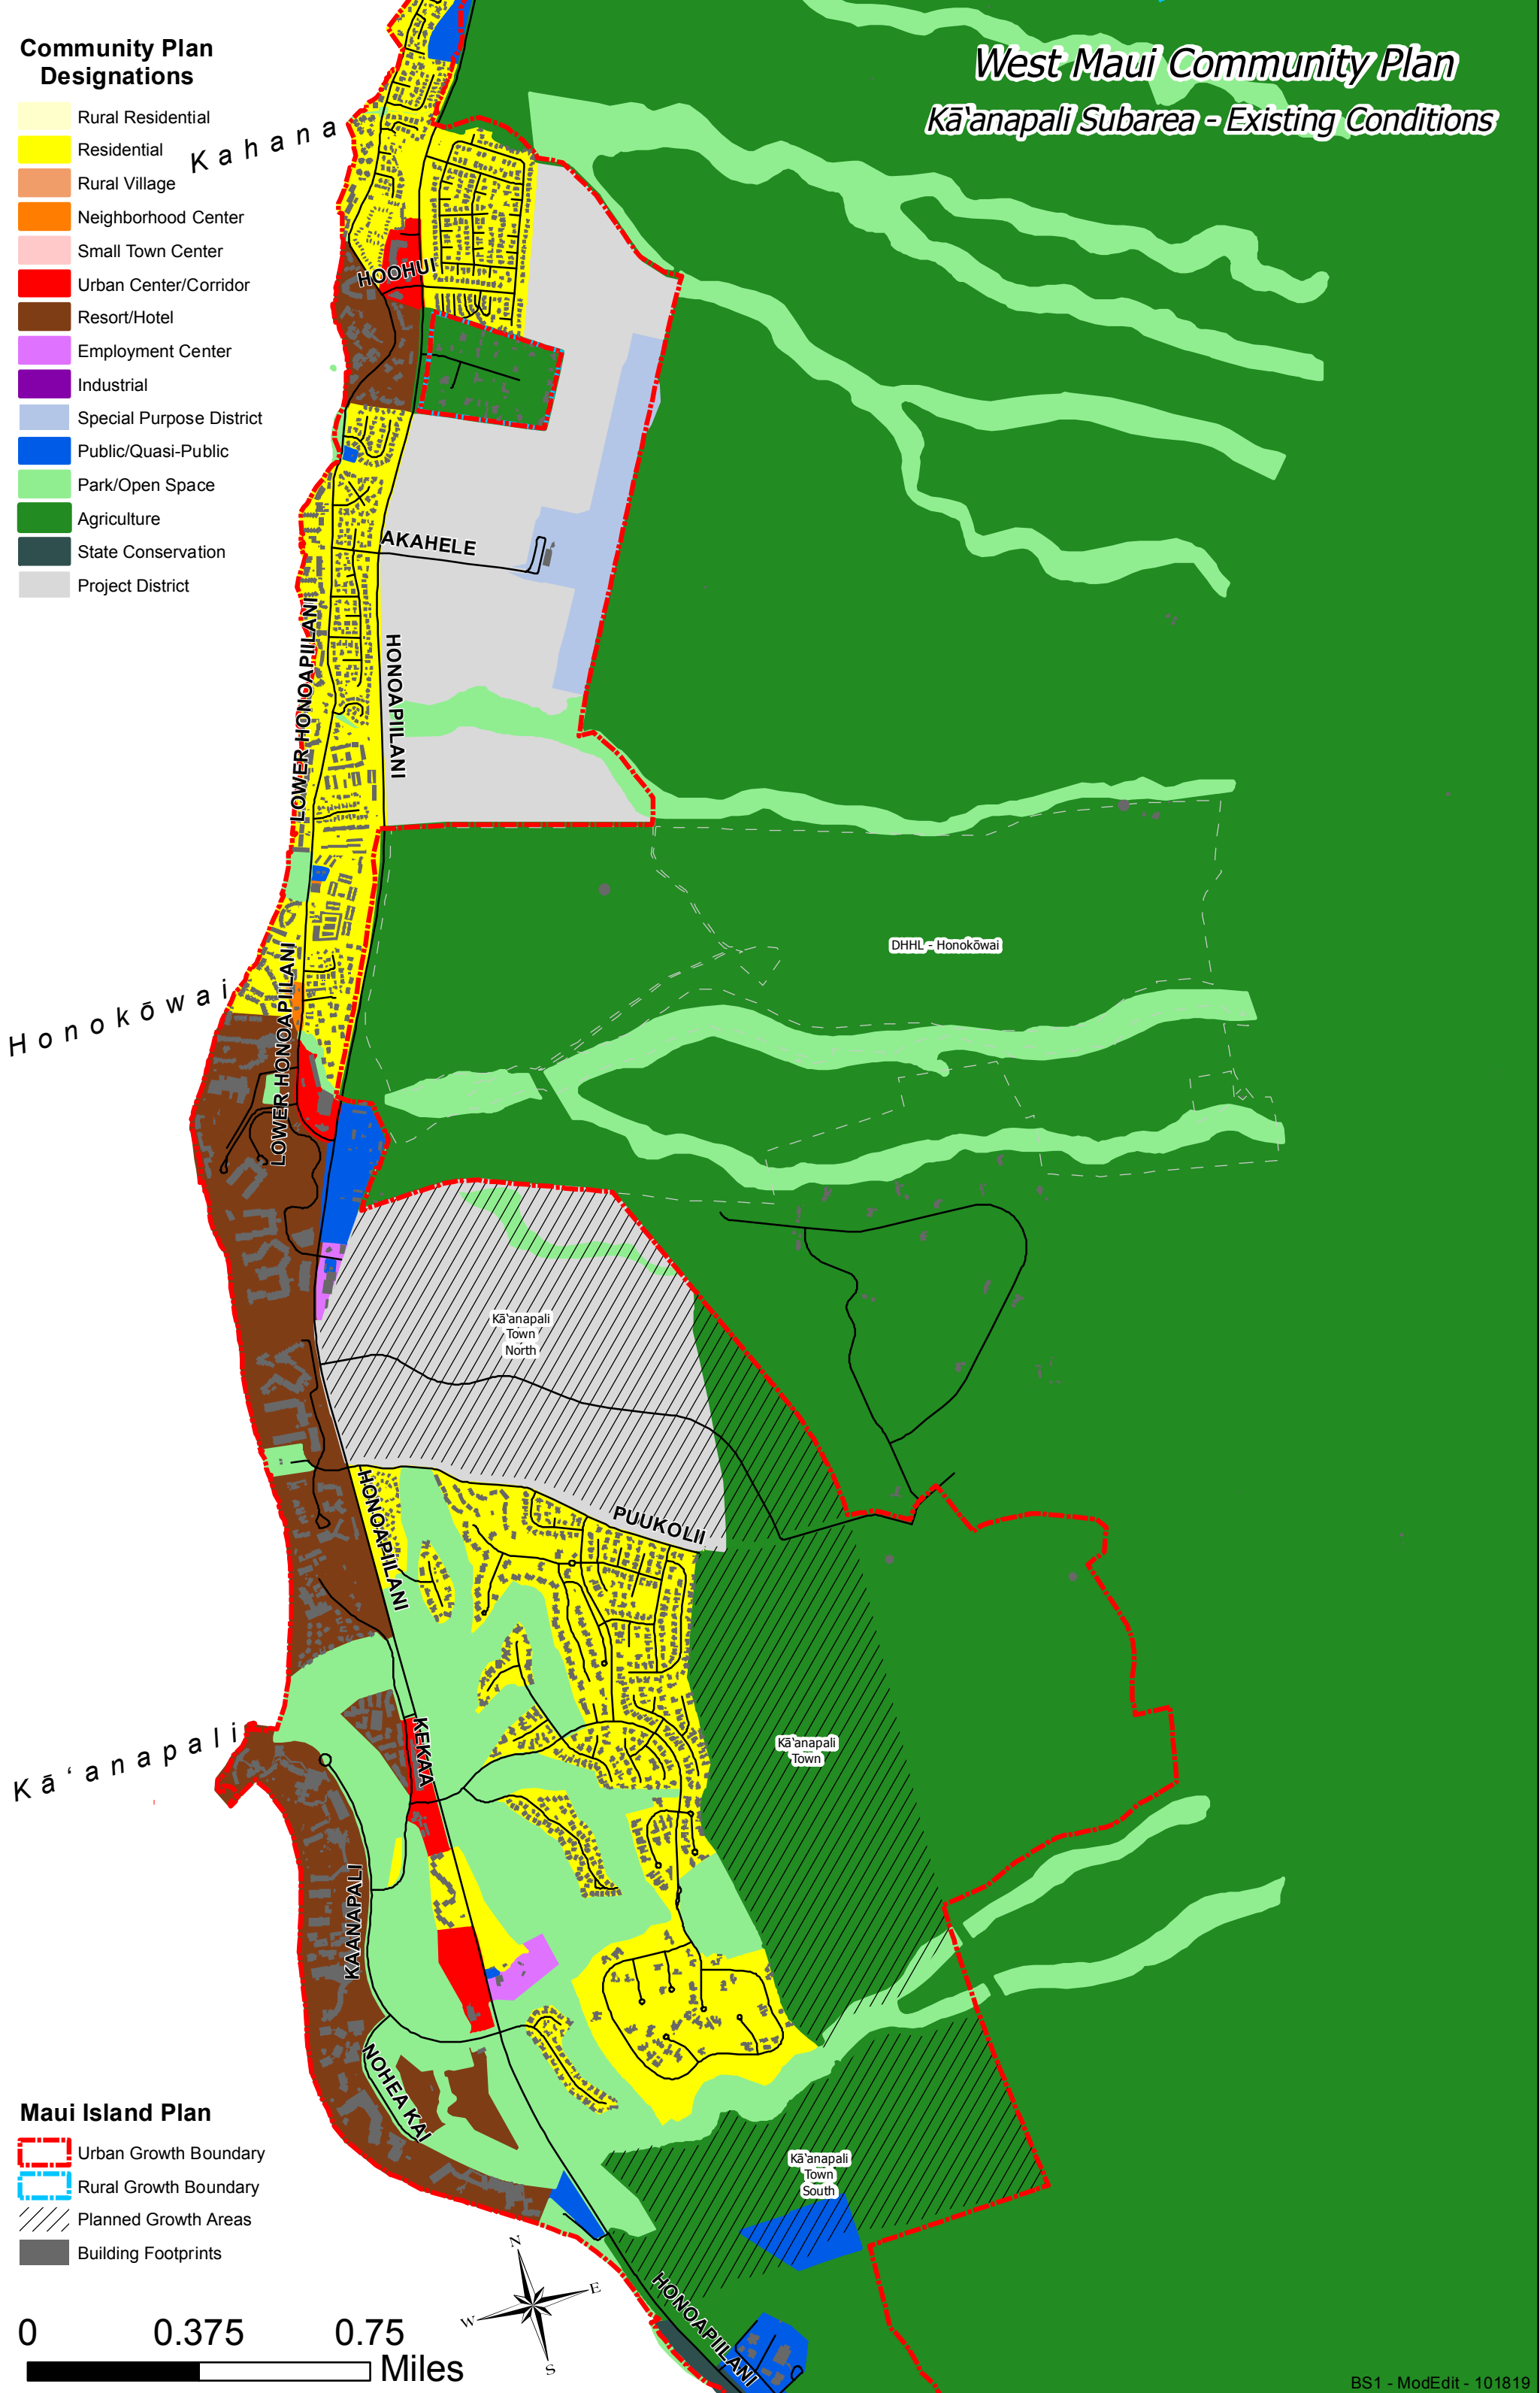

# West Maui Community Plan Kā'anapali Subarea - Existing Conditions

## Community Plan Designations

- Rural Residential
- Residential
- Rural Village
- Neighborhood Center
- Small Town Center
- Urban Center/Corridor
- Resort/Hotel
- Employment Center
- Industrial
- Special Purpose District
- Public/Quasi-Public
- Park/Open Space
- Agriculture
- State Conservation
- Project District

## Maui Island Plan

- Urban Growth Boundary
- Rural Growth Boundary
- Planned Growth Areas
- Building Footprints